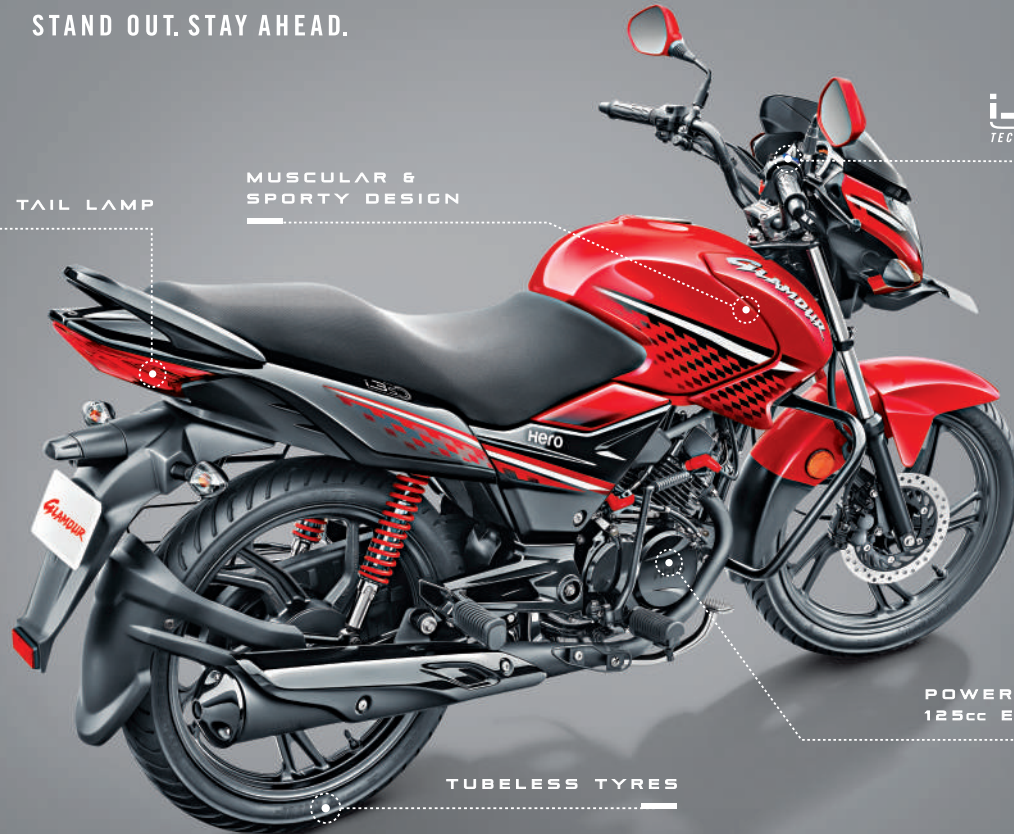

THE ALL-NEW  
**GLAMOUR**  
125

STAND OUT. STAY AHEAD.

LED TAIL LAMP

MUSCULAR &  
SPORTY DESIGN

POWERFUL  
125cc ENGINE

TUBELESS TYRES

ELECTRICALS	
Battery	12V-3Ah (MF4) Battery
Head lamp	12V - 35W / 35W Halogen Bulb (Multi-Reflector Type)
Tail/Stop lamp	LED Type
Turn signal lamp	12V - 10W (Amber Bulb) x 4 nos (MFR - Clear Lens)
CAPACITY	
Fuel Tank capacity	11 Litre
Reserve	1.4 Litre
DIMENSIONS	
L x W x H	2023 mm X 766 mm X 1091 mm
Wheelbase	1262 mm
Ground clearance	159 mm
WEIGHTS	
Kerb weight	127 kg (Disc) / 126 Kg (Drum)

### MUSCULAR & SPORTY DESIGN

Seamless Design with Stunning New Graphics.

### POWERFUL 125cc ENGINE

Powerful 125cc Engine with 11.4 BHP Powec